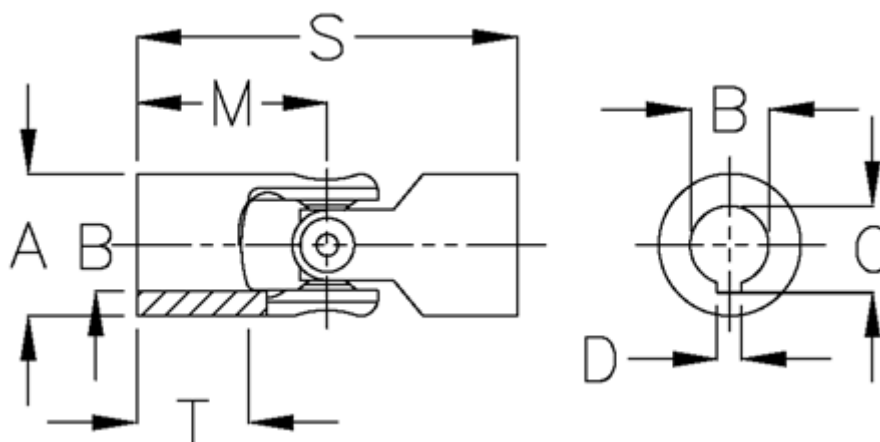

Article number: 07640403

Description: Single cross joint w/needle bearing  
0.640.403

## Measures

A	= 40
B H7	= 25
C	= 28.3
D	= 8
M	= 54
MD max N m	= 80
s	= 108
T	= 32